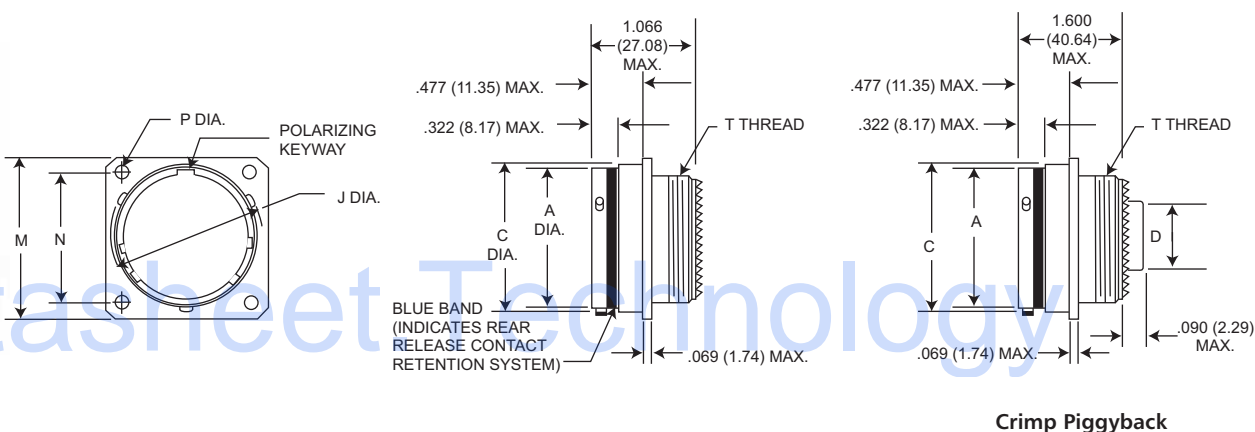

Shell Size	A Dia. Max.	C Dia. Max.	D Dia. Max.	G Dia. Max.	J Dia. Max.	M Max.	N T.P	P +.005 (0.13) -.010 (0.25)	T Thread
8	.474 (12.04)	.547 (13.89)	.299 (7.59)	.562 (14.27)	.563 (14.30)	.828 (21.03)	.594 (15.09)	.125 (3.18)	.5625-24UNEF-2A
10	.591 (15.01)	.672 (17.06)	.427 (10.85)	.594 (15.08)	.680 (17.27)	.954 (24.23)	.719 (18.26)	.125 (3.18)	11/16-24UNEF-2A
12	.751 (19.08)	.844 (21.43)	.541 (13.74)	.720 (13.28)	.859 (21.82)	1.047 (26.59)	.812 (20.62)	.125 (3.18)	13/16-20UNEF-2A
14	.876 (22.25)	.969 (24.61)	.666 (16.92)	.844 (21.43)	.984 (24.99)	1.141 (28.98)	.906 (23.01)	.125 (3.18)	15/16-20UNEF-2A
16	1.001 (25.43)	1.094 (27.78)	.791 (20.09)	.969 (24.61)	1.108 (28.14)	1.234 (31.34)	.969 (24.61)	.125 (3.18)	1-1/16-18UNEF-2A
18	1.126 (28.60)	1.219 (30.96)	.880 (22.35)	1.063 (27.00)	1.233 (31.32)	1.328 (33.73)	1.062 (26.97)	.125 (3.18)	1-1/16-18UNEF-2A
20	1.251 (31.78)	1.344 (34.13)	1.005 (25.52)	1.188 (30.17)	1.358 (34.49)	1.453 (36.91)	1.156 (27.36)	.125 (3.18)	1-3/16-18UNEF-2A
22	1.376 (34.95)	1.469 (37.31)	1.130 (28.70)	1.313 (33.35)	1.483 (37.67)	1.578 (39.08)	1.250 (31.76)	.125 (3.18)	1-5/16-18UNEF-2A
24	1.501 (38.13)	1.594 (40.48)	1.255 (31.88)	1.438 (36.52)	1.610 (40.89)	1.703 (43.26)	1.375 (34.92)	.152 (3.86)	1-7/16-18UNEF-2A

Dimensions shown in inch (mm)
Specifications and dimensions subject to change

www.ittcannon.com